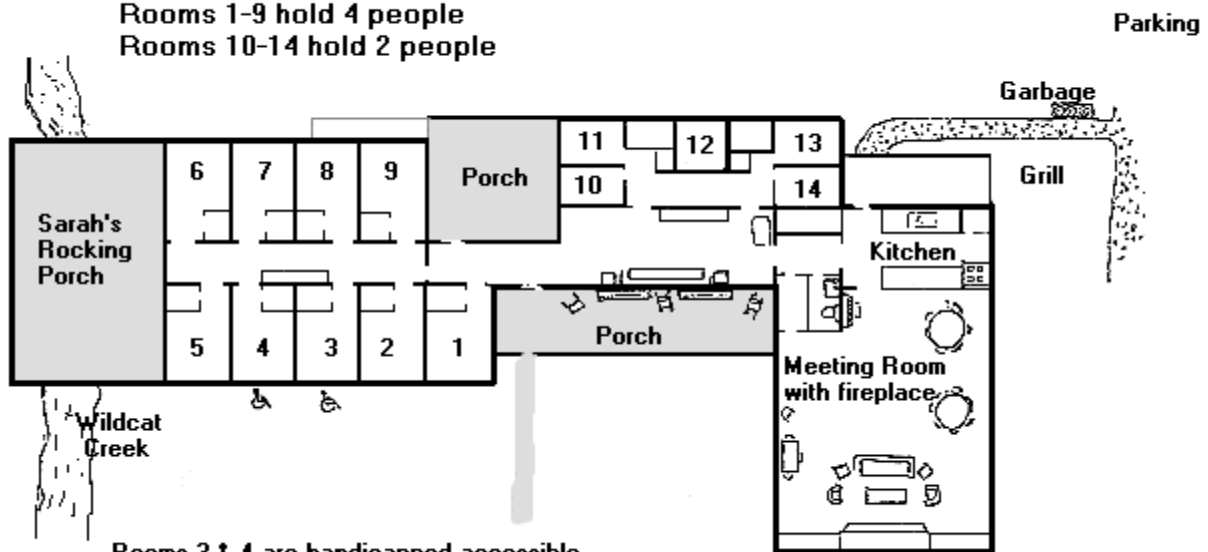

Guenther Lodge: Sleeps 46

**Rooms 1-9 hold 4 people
Rooms 10-14 hold 2 people**

**Rooms 3 & 4 are handicapped accessible
Rooms 1-9 have 2 full beds and bathroom
Rooms 10-14 have 2 twin beds. Bath & showers only steps away**